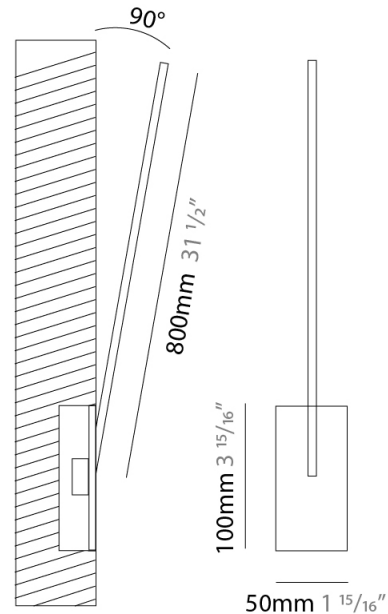

SPILLO 1 ROD RECESSED

D46018- -

base number   Color   Finish
Temperature   Options

1. To build a product code in our configurator select the specify button on the base model # product page
2. To build a manual product code on this datasheet choose from the options listed below in blue font and add the suffix to the base model #

GENERAL

Series: Spillo
Subseries: Spillo 1 Rod
Brand: Icone
Division: Design
Mounting Type: Recessed
Mounting Location: Wall
Subcategory: Ambient

PHYSICAL

Shape: Rectangle
Width (mm): 50
Width (in): 1 ¹⁵/₁₆
Height (mm): 800
Height (in): 31 ¹/₂
Light Distribution: Adjustable
Fixture Finish: WHI / BLK / CHR / BGD
Fixture Material: Brass

ELECTRICAL

Lamp Type: LED
Total Output Wattage (W): 10.56
Dimming: 0-10V Dimming
Driver Included: No
Driver Location: Remote
Driver Type: Constant Voltage - 120Vac
Driver Class: Class 2
Input Voltage (V): 120
Output Voltage (V): 12
Upon Request: (Not included, see components) 0-10Vdc dimming / 277Vac

LED

Color Temperature (°K): 2700 / 3000
Nominal Lumen (lm): 880
CRI: >90 CRI
Lamp Life (hrs): 50000

OPTICAL

Adjustability: Tilt 120°

RATINGS AND CERTIFICATIONS

Certified By: Certified for North American Standards
IP rating: IP20